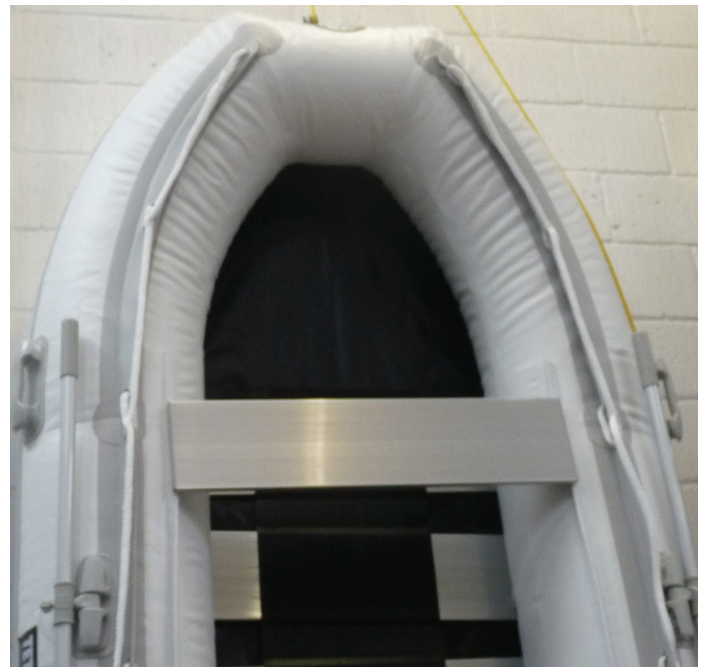

# Tetra T265 Inflatable Tender

**£375 inc. VAT**

**FREE UK MAINLAND DELIVERY**

Made from hard wearing heavy duty D1200 PVC. The extra large 42cm tubes offer fantastic buoyancy and the 3 independent tubes provide peace of mind in the event of failure. The Tetra T265 is supplied with a light weight aluminium slatted floor and adjustable sliding seat.

## Features

- 2.65m, D1200 42cm diameter tubes
- Weight: 38kg
- 3 Air Chambers
- Aluminium Slatted Floor
- Aluminium Sliding Seat
- 4 x Carry handles
- 3 x Towing rings
- Grab ropes and splash ring
- Retentive oarlocks
- Heavy duty 25mm transom
- Max engine size - 6HP (4 stroke)
- Capacity: 3 x Adults
- Complete with extra long oars, seat, slats, valise, foot pump and repair kit
- Tetra boats meet the relevant EN6185 build standards and carry full CE certification